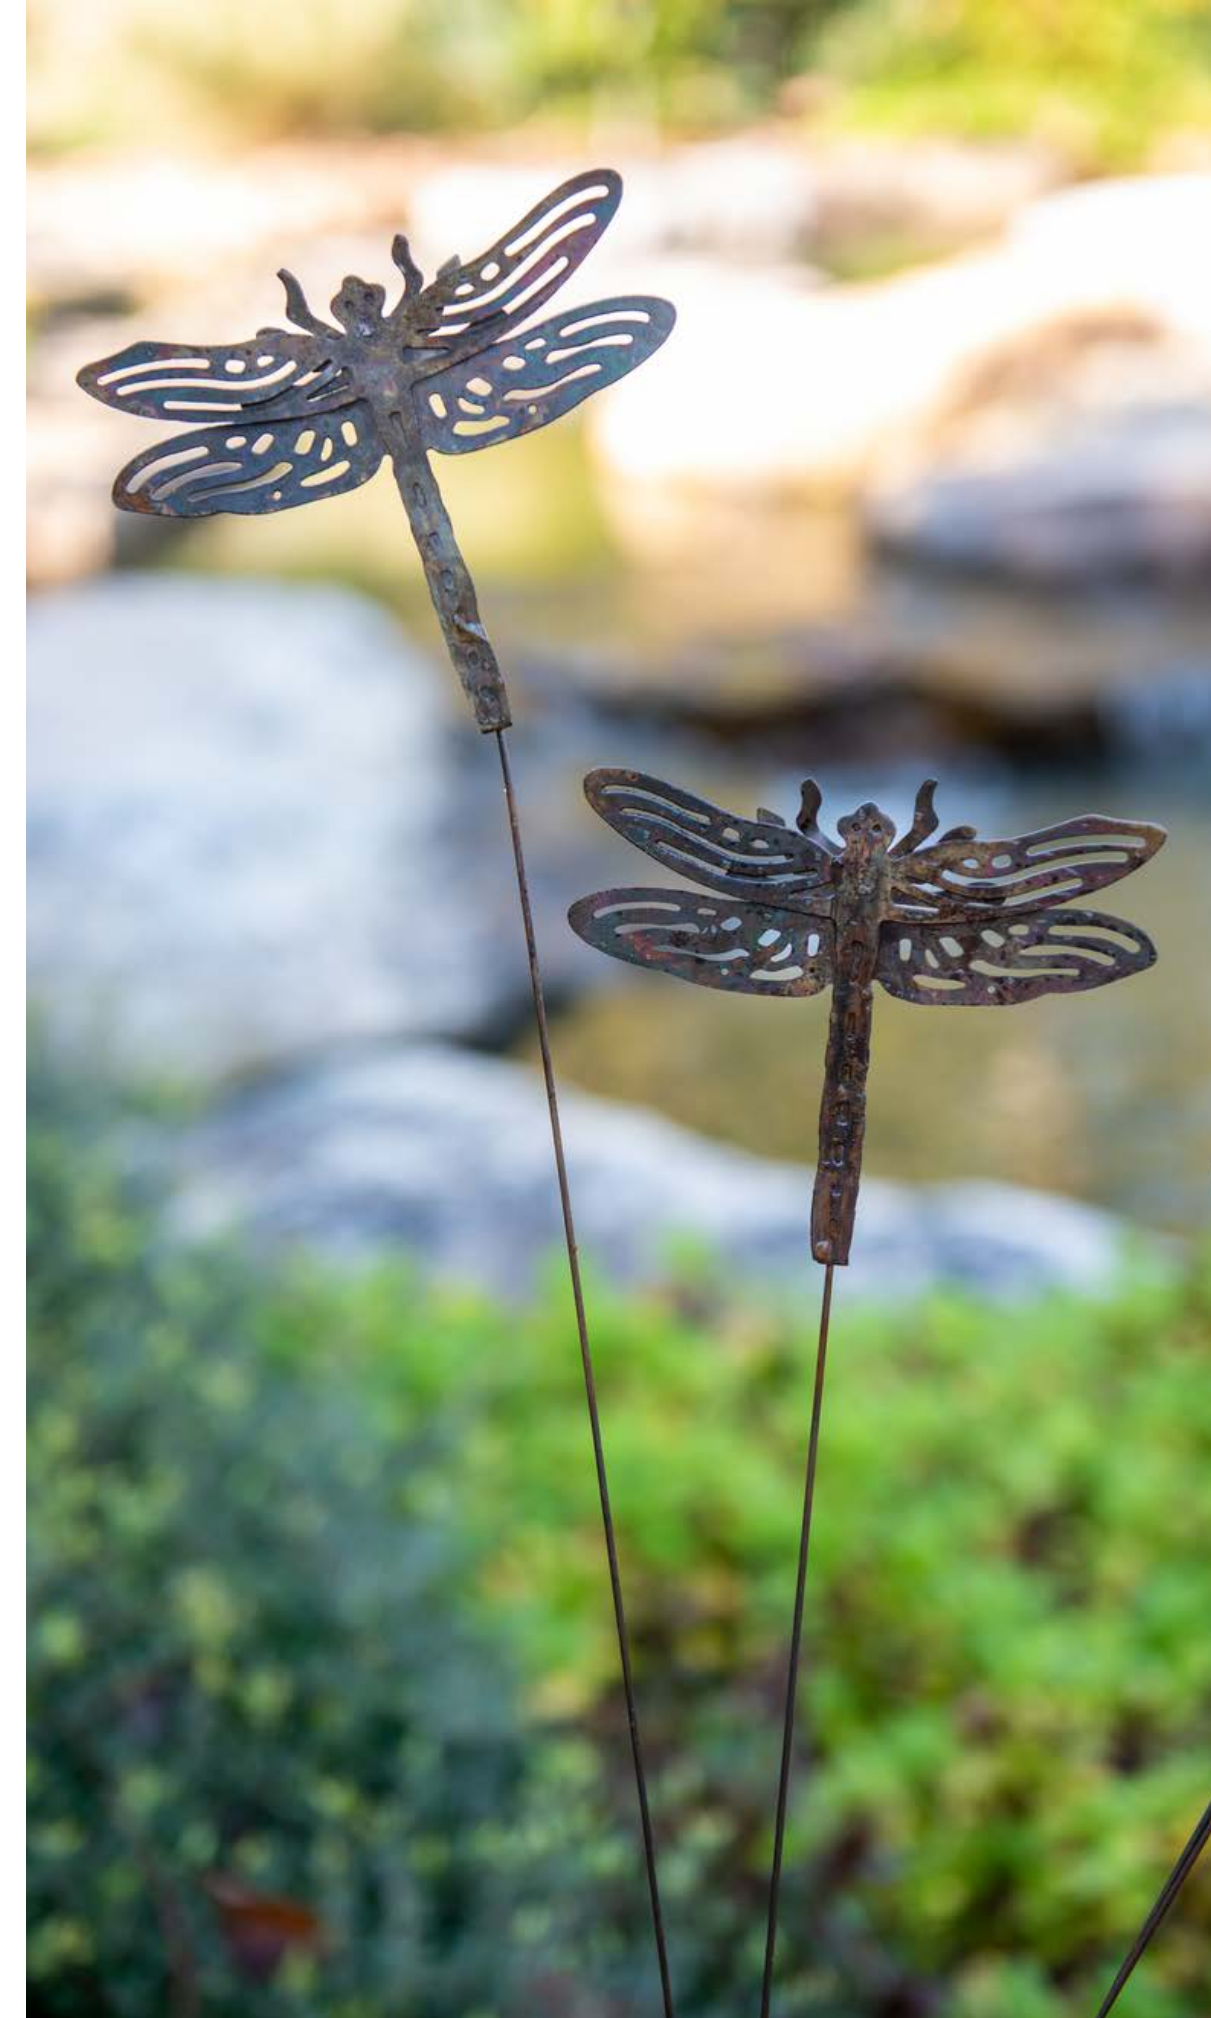

FLUTTERER GARDEN STAKE

Available in 2 styles, these Butterfly or Dragonfly stakes gently sway in the wind and reflect the sun's rays, naturally discouraging birds, while adding dynamic elements of movement and light to your garden.