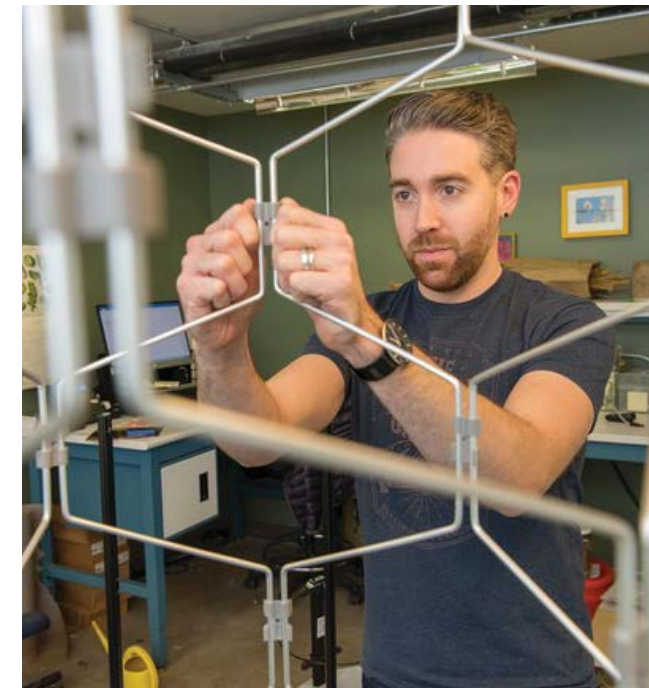

PROUDLY 100% EMPLOYEE OWNED

We're in the business of gardening because it nourishes the body, elevates the spirit, builds community, and makes the world a better place.

For 40 years, our design & development team has been listening to our customers and solving gardening problems in creative ways. Thanks to them, many of our products can't be found anywhere else!

We donate 8% of our company profits to programs and organizations that are using gardening to improve the world.