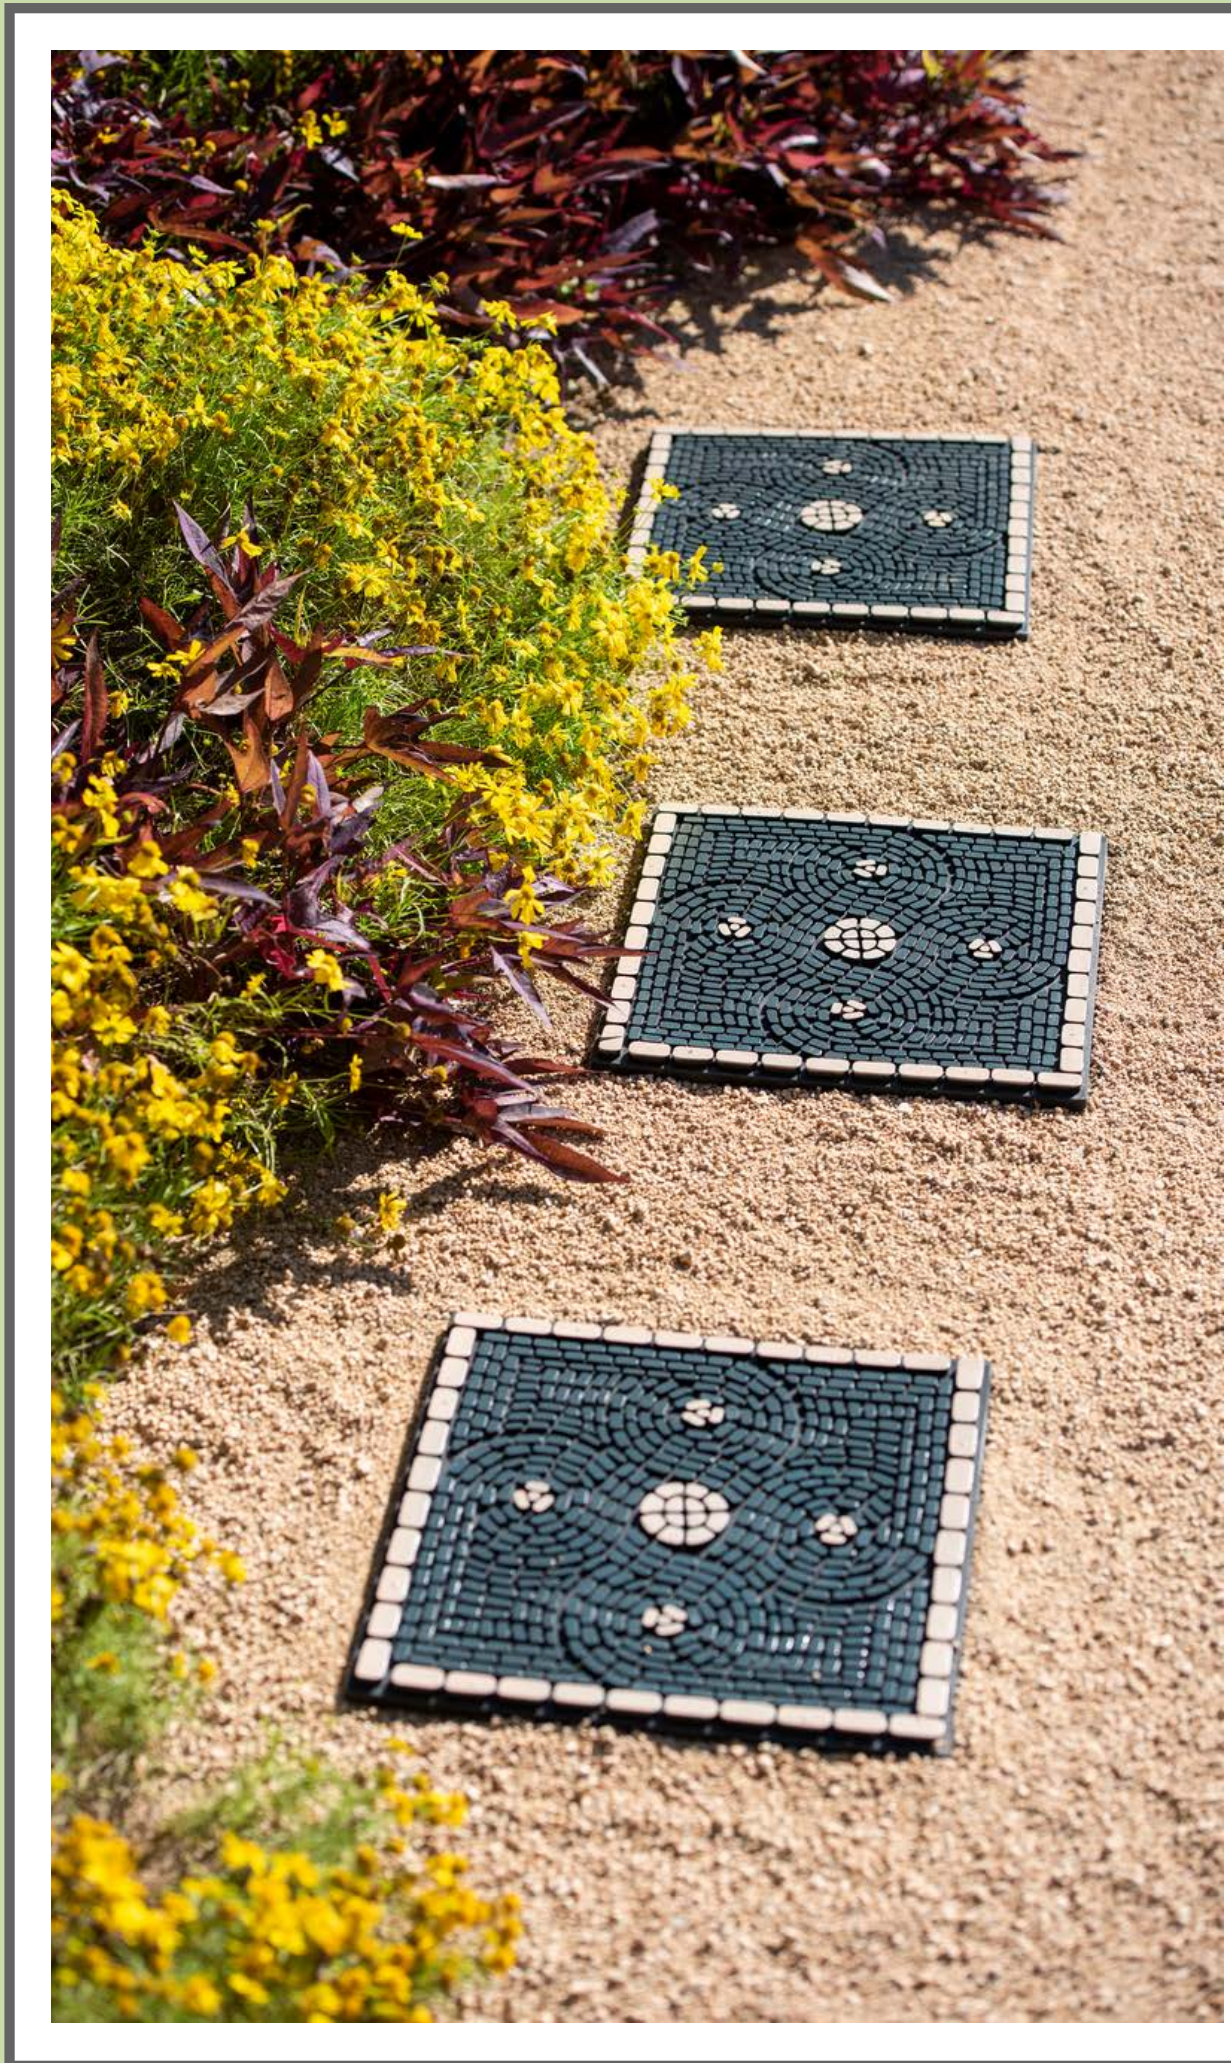

ROMAN MOSAIC STEPPING STONE

Inspired by classic Italian mosaic patterns found in ancient Roman ruins, these beautiful stepping stones were designed with modern convenience and safety in mind. Made from textured recycled rubber for increased traction.