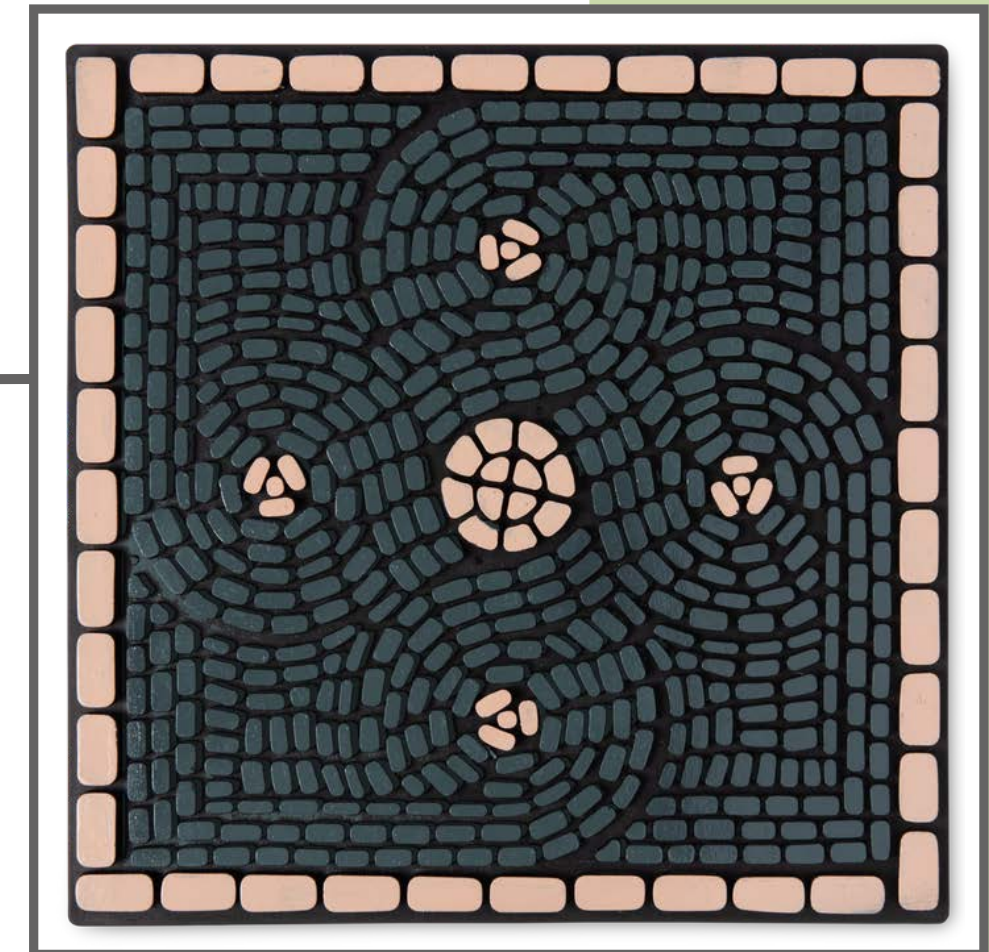

ROMAN MOSAIC STEPPING STONE

Inspired by classic Italian mosaic patterns found in ancient Roman ruins, these beautiful stepping stones were designed with modern convenience and safety in mind. Made from textured recycled rubber for increased traction.